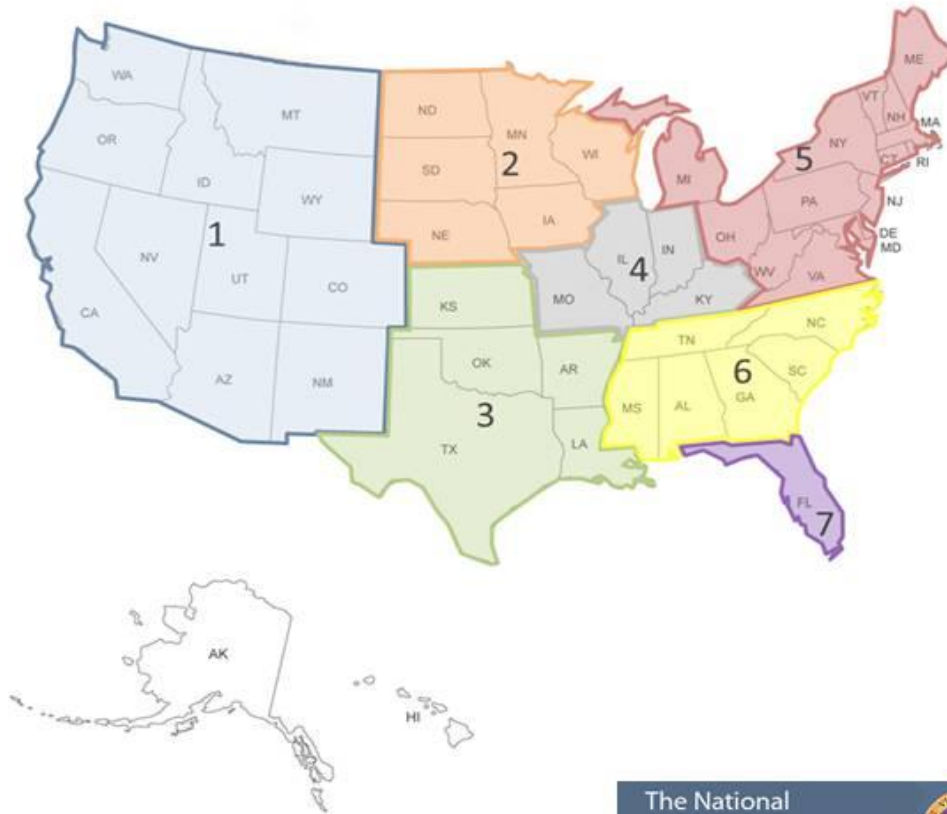

# National Lutheran Secretariat Regions

1. Colorado VdC; Light in the Desert VdC; Oregon VdC; Southern Arizona Lutheran VdC; VdC of Southern CA and Central Valley; Utah VdC; VdC of Western Washington;
2. Iowa VdC; South Dakota Lutheran VdC; Nebraska Lutheran VdC; Northern Light VdC; Lutheran VdC of Minnesota; Wisconsin SonRise VdC; Great Plains of North Dakota VdC
3. A-OK Lutheran Secretariat; Heart of America VdC; Lutheran VdC of North Texas; Texas Lutheran VdC; Texas Gulf Coast VdC
4. Heart of Illinois VdC; INKY VdC; Living Water VdC; Prairie Sunshine VdC; River's Edge VdC
5. Damascus Road VdC of Central New York; Good News VdC; Journey in Faith VdC; Lutheran VdC of Central Michigan; Living Stones VdC; VdC of Ohio ; Vineyard VdC
6. Atlanta Lutheran VdC; Eastern North Carolina VdC; Note of Grace VdC of Middle Tennessee; South Carolina Lutheran VdC, Tennessee Lutheran of VdC; Western North Carolina VdC; Lake Gaston VdC
7. Gold Coast VdC; Indian River VdC; Lighthouse VdC; Sonbeam VdC; Sonshine North VdC; Sonshine VdC of South Florida